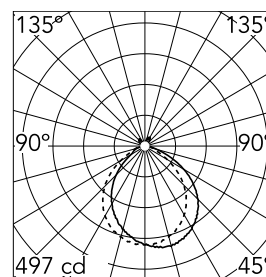

Optical

Lighting Type	Direct
Lighting distribution	Asymmetric
CCT (K)	2700
Cold Beam Lighting	No
Extreme Cut off	No

Luminous flux luminaire
1224 lm