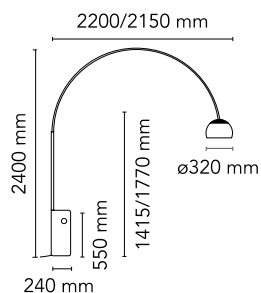

Arco Led

II F0303000 - Steel

Designed by Achille and Pier Giacomo Castiglioni

Floor lamp providing direct light. White Carrara marble base. Satin-finish stainless steel telescopic stem. Pressed, polished and zapon-varnished aluminum swiveling and height-adjustable reflector.

Main specifications

Mounting Environment	Floor Indoor dry location	Lamp holder	COB LED
Light source type	LED	Dimmable	Yes
Light source replaceable	Replaceable (LED only) light source by a professional	Autoprotected Lamp	No
LED type	LED array	Number of heads	1
System Flux (lm)	1224	Source Power (W)	28

Optical

Lighting Type	Direct
Lighting distribution	Asymmetric
CCT (K)	2700
Cold Beam Lighting	No
Extreme Cut off	No

Luminous flux luminaire
1224 lm

Electrical

Insulation class	III	Dimmable type	Electronic 12V
Frequency (Hz)	50/60	Batteries Inside	No
Main Voltage (Vac)	100-240/48	Dimming Interface	Dimmer
Driver	Remote included	Power supply replaceable	Integrated
Dimmable	Yes	Cord length (mm)	Replaceable control gear by an end-user
			2700

Plug Type	Type G, Type A, Type C
Charging Min Time	No

Physical

Colour	Steel
Net weight (kg)	63.85
Gross weight (kg)	140.79
IP	20
IP external	20